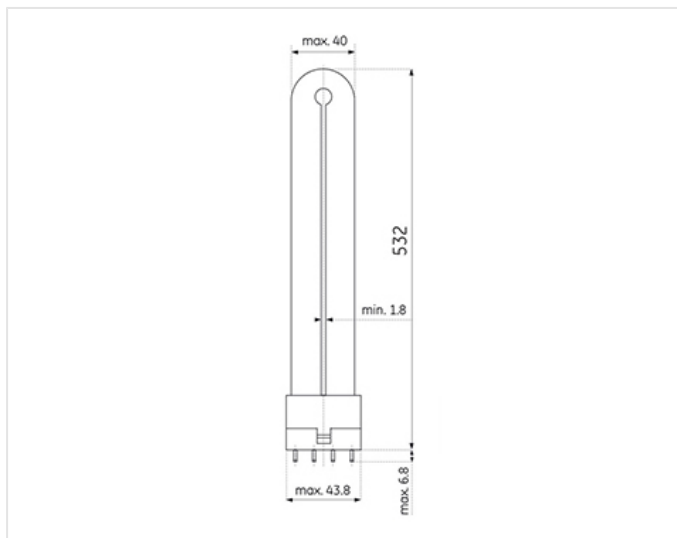

Logistic data

DUN Code	10043168411674
EAN Code	5021731306846
Pack Quantity	25
Layer quantity	250 EUR, 350 UK
Layer quantity EUR	250
Layer quantity UK	350
Pallet quantity EUR (PC)	1000
Pallet quantity UK (PC)	1400
Outer case size	572 x 141 x 238 (mm)
Product status	Available

Technical drawing