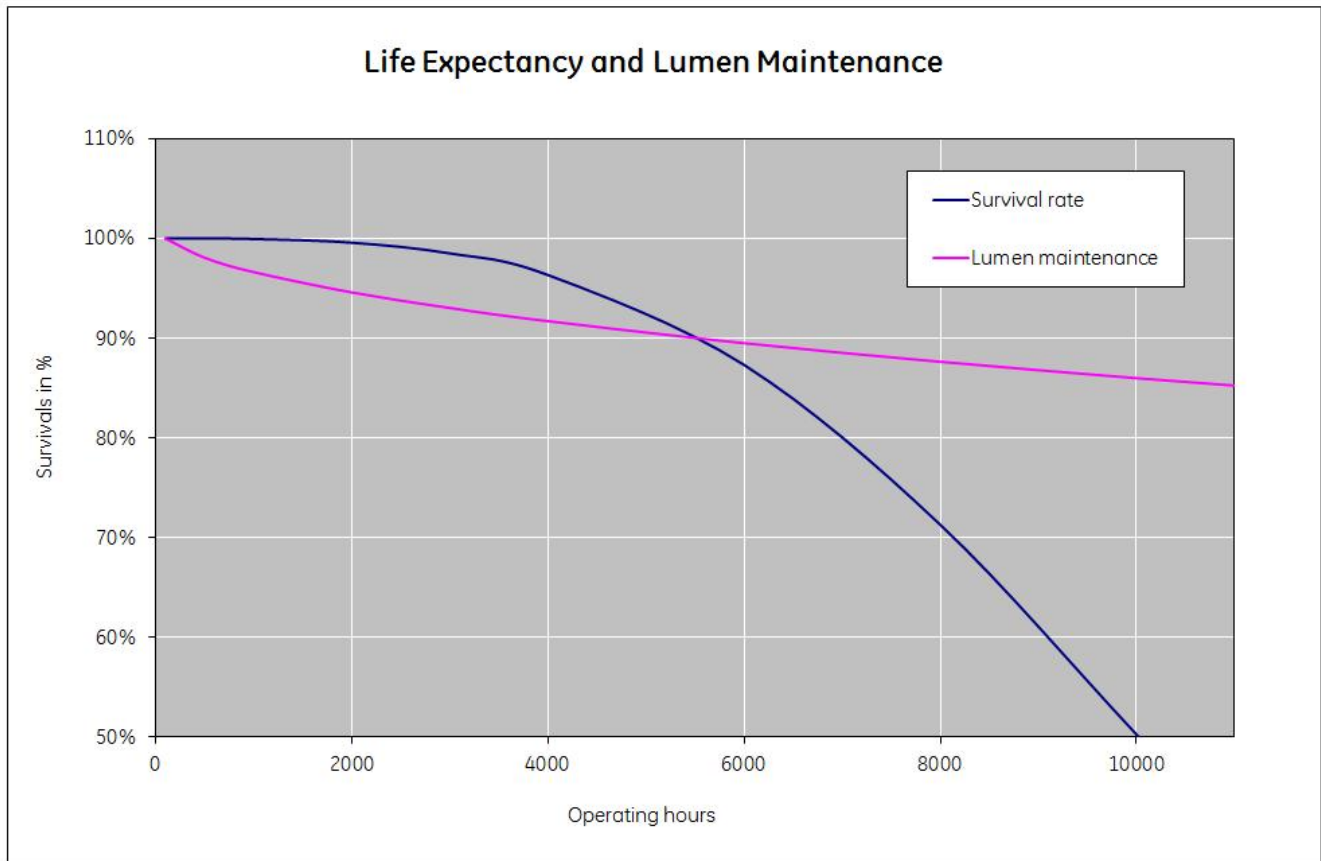

Survival data

Downloads & Links

[Go to the catalog site (HTTP)](#)

[CFL Non-Integrated Spectrum Catalogue (PDF)](#)

[LongLast™ Biax™ L Data sheet (PDF)](#)

[Lighting design tools & calculators (HTTP)](#)

[Disposing and Cleaning of CFL Lamps (HTTP)](#)

[High-res images / Technical drawings (HTTP)](#)

[Certificate for the Quality Management System of GE Lighting EMEA (PDF)](#)

[Certificate for the Environmental Management System of GE Lighting EMEA (PDF)](#)