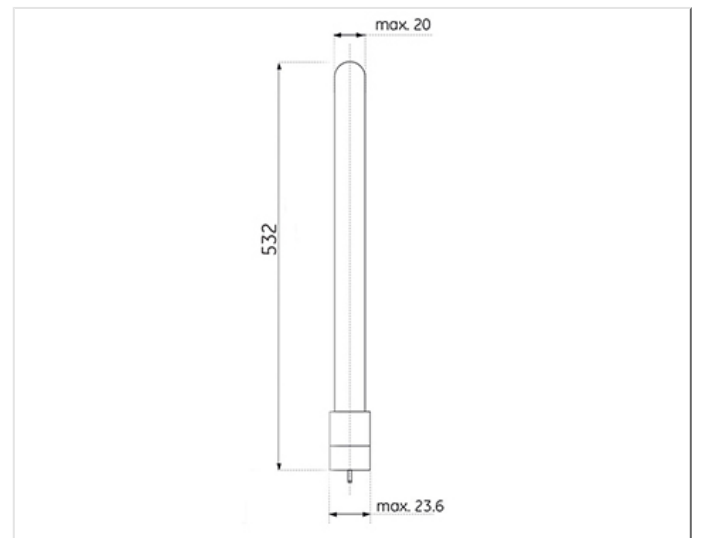

Logistic data

DUN Code	10043168411674
EAN Code	5021731306846
Pack Quantity	25
Layer quantity	250 EUR, 350 UK
Layer quantity EUR	250
Layer quantity UK	350
Pallet quantity EUR (PC)	1000
Pallet quantity UK (PC)	1400
Outer case size	572 x 141 x 238 (mm)
Product status	Available

Technical drawing