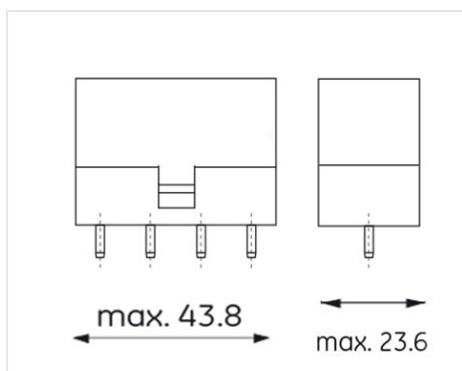

Logistic data

DUN Code	10043168411674
EAN Code	5021731306846
Pack Quantity	25
Layer quantity	250 EUR, 350 UK
Layer quantity EUR	250
Layer quantity UK	350
Pallet quantity EUR (PC)	1000
Pallet quantity UK (PC)	1400
Outer case size	572 x 141 x 238 (mm)
Product status	Available

Technical drawing